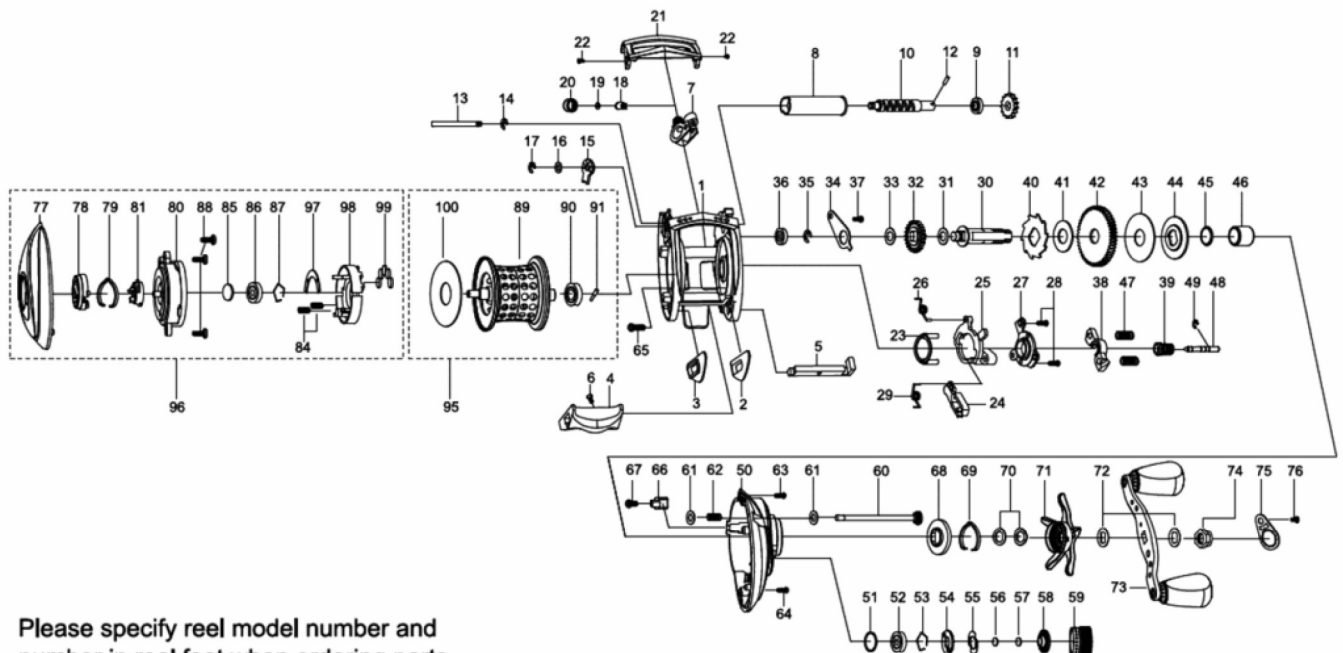

1242948 REVO

REVO LTX

Please specify reel model number and number in reel foot when ordering parts.

Ambassador REVO LTX 21.00

ムサシ オーバーホール作業用資料: リールのメンテは "ムサシ オーバーホール" で検索

パーツID	パーツ名	価格
1	1251630 FRAME (K)	¥7,500
2	1125801 SLIDE WASHER	¥100
3	1125802 SLIDE WASHER	¥100
4	1251631 THUMBAR	¥300
5	1124745 THUMBAR SHAFT	¥150
6	1124746 THUMBAR SCREW	¥50
7	1185690 LINE GUIDE	¥500
8	1137750 LEVEL WIND TUBE	¥300
9	1132853 BALL BEARING	¥600
10	1132903 WORM SHAFT	¥1,500
11	1125732 WORM SHAFT GEAR	¥100
12	1125733 WORM SHAFT PIN	¥50
13	1251632 LINE GUIDE SHAFT	¥300
14	1116226 RETAINER	¥50
15	1125734 WORM SHAFT PIN HOLDER	¥70
16	1124178 WASHER	¥50
17	1124201 RETAINER	¥50
18	1125735 PAWL	¥300
19	1125736 WASHER	¥50
20	1129323 LINE GUIDE NUT	¥70
21	1251633 FRONT COVER (K)	¥500
22	1125738 SCREW	¥50
23	1125739 YOKE HOLDER	¥100
24	1257004 KICK LEVER	¥150
25	1125741 LIFT CURVE	¥300
26	1200008 CLUTCH SPRING	¥160
27	1203786 KICK LEVER	¥300
28	1125744 SCREW	¥50
29	1125745 KICK LEVER SPRING	¥50
30	1196826 MAIN GEAR SHAFT	¥1,200
31	1125747 WASHER	¥50
32	1251634 LEVEL WIND GEAR	¥160
33	1125749 WASHER	¥50
34	1125750 MAINGEAR SHAFT PLATE	¥200
35	1124201 RETAINER	¥50
36	1132857 BALL BEARING	¥600
37	1125752 SCREW	¥50
38	1125753 YOKE	¥100
39	1251635 PINION (K)	¥1,000
40	1125756 RATCHET	¥150
41	1125757 DRAG WASHER	¥200
42	1251637 MAIN GEAR (K)	¥2,000
43	1204950 Carbon washer	¥200
44	1251638 D-WASHER (K)	¥400
45	1144185 WASHER	¥50
46	1239084 SLEEVE	¥300
47	1116237 YOKE SPRING	¥50
48	1125766 PINION SHAFT	¥500
49	1116226 RETAINER	¥50
50	1257011 RIGHT SIDE PLATE	¥4,500

パーツID	パーツ名	価格
51	1185714 O-RING	¥50
52	1128194 BALLBEARING	¥800
53	1104790 RING	¥50
54	1125768 CLICK WASHER	¥100
55	1125769 CLICK SPRING	¥150
56	1125770 FRICTION WASHER	¥50
57	1125771 RUBBER WASHER	¥50
58	1125772 CLICK WASHER	¥100
59	1252031 BRAKE KNOB	¥1,500
60	1252781 CAM LOCK SCREW	¥200
61	1133903 WASHER	¥50
62	1125775 SPRING	¥50
63	1125812 SCREW	¥50
64	1257013 SCREW	¥160
65	1257014 SCREW	¥160
66	1257015 LUBE PORT	¥150
67	1257016 SCREW	¥160
68	1132925 CLICK SPRING HOLDER	¥150
69	1125780 CLICK SPRING	¥70
70	1117208 SPRING WASHER	¥50
71	1252034 STAR WHEEL	¥2,000
72	1185798 HANDLE WASHER	¥50
73	1245816 HANDLE	¥10,000
74	1214326 HANDLE NUT	¥200
75	1252035 HANDLE NUT COVER	¥300
76	1252036 SCREW	¥160
77	1257020 LEFT SIDE PLATE	¥3,500
78	1252038 MAG DIAL	¥300
79	1125791 CLICK SPRING	¥100
80	1252039 BEARING HOUSING	¥1,500
81	1185732 SILDE CAM	¥200
84	1187623 MAGNET HOLDER SPRING	¥160
85	1125797 WASHER	¥50
86	1128194 BALLBEARING	¥800
87	1104790 RING	¥50
88	1124209 SCREW	¥50
89	1257022 SPOOL (K)	¥4,500
90	1144215 BALL BEARING	¥800
91	1192826 SPOOL SHAFT PIN	¥200
95	1257023 SPOOL COMPLETE (K)	¥7,000
96	1257025 LEFT SIDE PLATE	¥9,900
97	1252096 MAGNET PLATE	¥200
98	1257067 MAGNET HOLDER	¥300
99	1116222 MAGNET	¥200
100	1257068 SPOOL PLATE	¥300