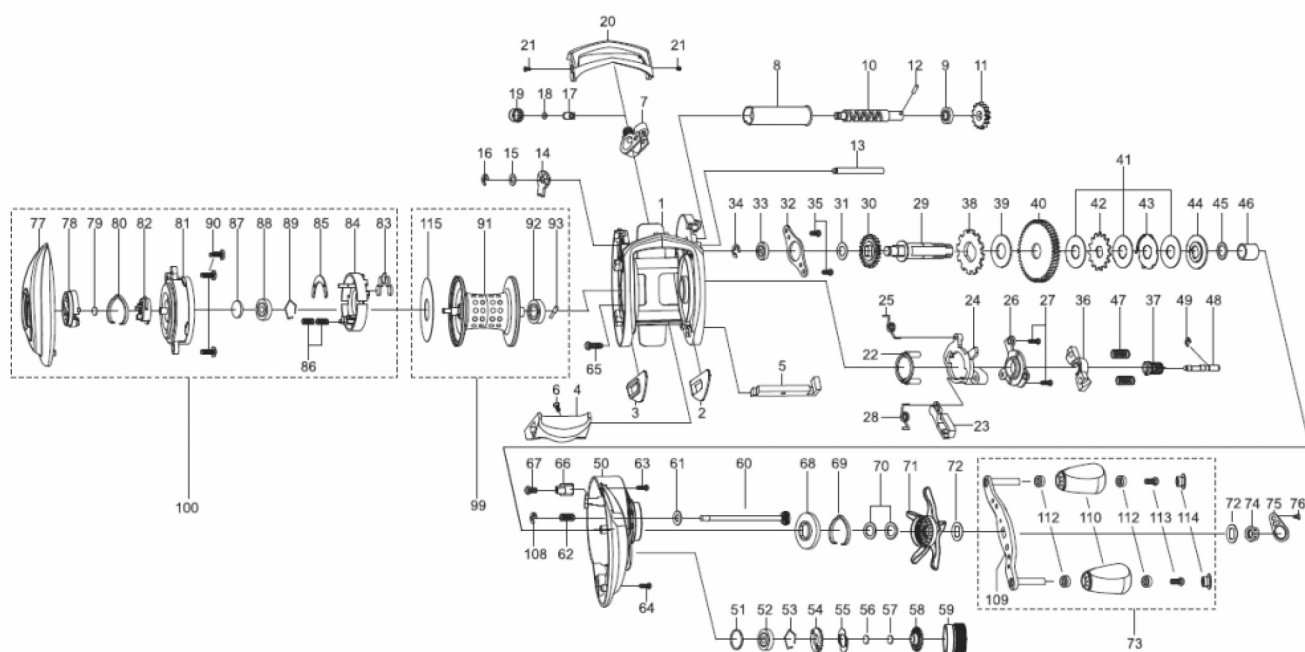

1286229 REVO

REVO POWER CRANK 5

ムサシ オーバーホール作業用資料: リールのメンテは "ムサシ オーバーホール" で検索

パーツID	パーツ名	価格	
1	1302651	FRAME (K)	¥5,000
2	1125801	SLIDE WASHER	¥100
3	1125802	SLIDE WASHER	¥100
4	1125803	THUMBAR	¥300
5	1124745	THUMBAR SHAFT	¥150
6	1124746	THUMBAR SCREW	¥50
7	1281152	LINE GUIDE	¥500
8	1280905	LEVEL WIND TUBE	¥300
9	1125729	BALLBEARING	¥600
10	1281170	WORM SHAFT	¥1,500
11	1125732	WORM SHAFT GEAR	¥100
12	1125733	WORM SHAFT PIN	¥50
13	1280907	LINE GUIDE SHAFT	¥300
14	1125734	WORM SHAFT PIN HOLDER	¥70
15	1124224	WASHER	¥160
16	1124201	RETAINER	¥50
17	1125735	PAWL	¥300
18	1125736	WASHER	¥50
19	1129323	LINE GUIDE NUT	¥70
20	1281154	FRONT COVER	¥500
21	1125738	SCREW	¥50
22	1125739	YOKE HOLDER	¥100
23	1289969	KICK LEVER	¥300
24	1125741	LIFT CURVE	¥300
25	1185699	CLUTCH SPRING	¥160
26	1203786	KICK LEVER	¥300
27	1125744	SCREW	¥50
28	1125745	KICK LEVER SPRING	¥50
29	1281129	MAIN GEAR SHAFT (K)	¥1,200
30	1251634	LEVEL WIND GEAR	¥160
31	1125747	WASHER	¥50
32	1281130	MAIN GEAR SHAFT PLATE	¥200
33	1187625	SPOOL BALL BEARING	¥800
34	1124201	RETAINER	¥50
35	1185747	SCREW	¥160
36	1281131	YOKE	¥200
37	1302680	PINION (K)	¥1,000
38	1144195	RATCHET	¥150
39	1281133	DRAG WASHER	¥250
40	1302681	MAIN GEAR (K)	¥2,000
41	1281218	DRAG WASHER	¥200
42	1281219	DRAG WASHER	¥200
43	1281220	EAR WASHER	¥200
44	1281221	PRESSURE WASHER (K)	¥400
45	1281136	WASHER	¥160
46	1257782	SLEEVE	¥200
47	1116237	YOKE SPRING	¥50
48	1125766	PINION SHAFT	¥500
49	1116226	RETAINER	¥50
50	1302682	GEAR SIDE PLATE	¥4,000

パーツID	パーツ名	価格	
51	1185714	O-RING	¥50
52	1128194	BALLBEARING	¥800
53	1104790	RING	¥50
54	1125768	CLICK WASHER	¥100
55	1125769	CLICK SPRING	¥150
56	1125770	FRICTION WASHER	¥50
57	1125771	RUBBER WASHER	¥50
58	1125772	CLICK WASHER	¥100
59	1302672	BRAKE KNOB	¥1,500
60	1281139	CAM LOCK SCREW	¥200
61	1133903	WASHER	¥50
62	1125775	SPRING	¥50
63	1125776	SCREW	¥50
64	1188229	SCREW	¥160
65	1257014	SCREW	¥160
66	1302655	LUBE PORT	¥200
67	1144213	SCREW	¥160
68	1125779	CLICK SPRING HOLDER	¥150
69	1125780	CLICK SPRING	¥70
70	1117208	SPRING WASHER	¥50
71	1302683	STAR WHEEL	¥2,000
72	1125783	WASHER	¥50
73	1302657	HANDLE COMP	¥13,000
74	1132928	HANDLE NUT	¥200
75	1203406	HANDLE NUT COVER	¥150
76	1132930	BSC除く) SCREW	¥200
77	1302658	PALM SIDE PLATE	¥3,000
78	1281162	MAG DIAL	¥300
79	1281144	RUBBER WASHER	¥50
80	1125791	CLICK SPRING	¥100
81	1252039	BEARING HOUSING	¥1,500
82	1185732	SILDE CAM	¥200
83	1302674	MAGNET	¥400
84	1302675	MAGNET HOLDER	¥500
85	1252096	MAGNET PLATE	¥200
86	1187623	MAGNET HOLDER SPRING	¥160
87	1125797	WASHER	¥50
88	1128194	BALLBEARING	¥800
89	1104790	RING	¥50
90	1124209	SCREW	¥50
91	1302677	SPOOL (K)	¥4,500
92	1144215	BALL BEARING	¥800
93	1192826	SPOOL SHAFT PIN	¥200
99	1302678	SPOOL COMPLETE (K)	¥7,000
100	1302679	PALM SIDE COMP	¥11,000
108	1116226	RETAINER	¥50
109	1302663	HANDLE	¥7,000
110	1302664	HANDLE KNOB	¥1,500
112	1281319	BALL BEARING	¥600
113	1281320	SCREW	¥160