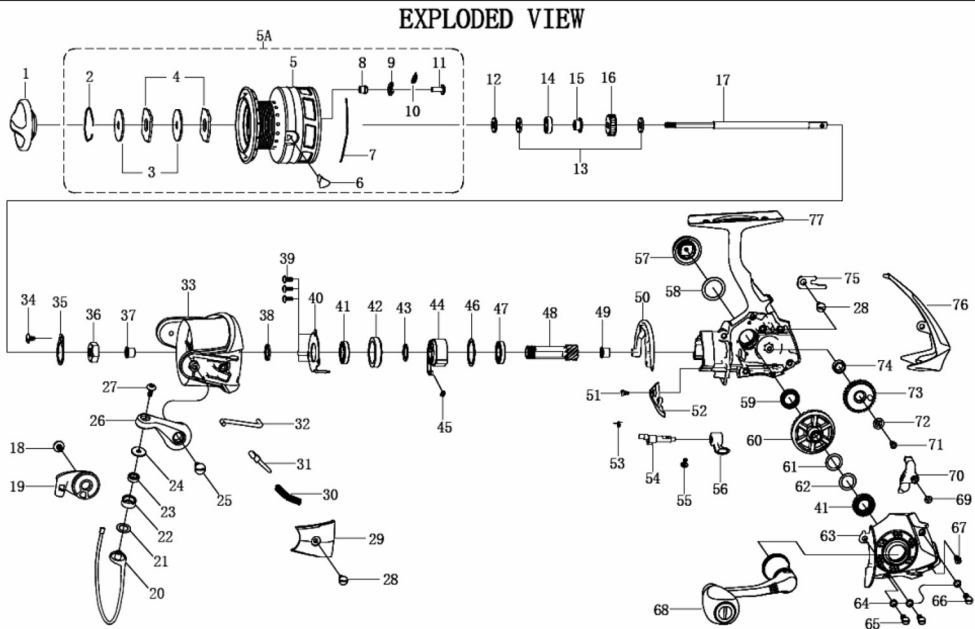

1321664 REVO SPINNING

REVO LT 2500SH

ムサシ オーバーホール作業用資料: リールのメンテは "ムサシ オーバーホール" で検索

1	1338814	DRAG KNOB ASSY	¥1,000
2	1338815	STOP RING	¥300
3	1216560	KEY WASHER	¥160
4	1338816	DRAG WASHER	¥200
5	1338830	SPOOL	¥3,000
5A	1338831	COMPLETE SPOOL VENTED	¥5,000
6	1216522	LINE CLIP	¥200
7	1216569	LINE CLIP SPRING	¥200
8	1241706	CLICK WASHER	¥160
9	1241707	SPOOL CLICK	¥200
10	1214415	SPRING	¥160
11	1258432	SCREW	¥200
12	1201745	CLICK GEAR WASHER	¥100
13	1200833	MAIN SHAFT WASHER	¥200
14	1200773	BEARING)	¥800
15	1216571	SLEEVE	¥400
16	1241708	CLICK GEAR	¥200
17	1241709	MAIN SHAFT	¥800
18	1216538	SCREW	¥160
19	1338820	BAIL HOLDER	¥300
20	1338821	BAIL WIRE	¥1,000
21	1200780	LINE ROLLER WASHER	¥160
22	1200782	LINE ROLLER	¥500
23	1200781	BEARING	¥600
24	1270808	LINE ROLLER COLLAR	¥200
25	1216532	SCREW	¥200
26	1338822	BAIL ARM	¥300
27	1338789	SCREW	¥200
28	1216555	SCREW	¥160
29	1338823	BAIL ARM COVER	¥300
30	1201763	BAIL ARM SPRING	¥160
31	1200851	BAIL ARM GUIDE	¥100
32	1241715	TRIP PLUNGER	¥200
33	1338832	ROTOR	¥1,500
34	1201840	SCREW	¥160
35	1201841	ROTOR NUT WASHER	¥200
36	1201771	ROTOR NUT	¥100
37	1225178	BUSHING	¥160
38	1216633	RATCHET WASHER	¥160
39	1201845	SCREW	¥50
40	1216576	BEARING COVER	¥200
41	1224305	BEARING	¥600
42	1201777	BEARING SLEEVE	¥300
43	1216577	PINION WASHER	¥100
44	1223660	ONE WAY CLUTCH	¥800
45	1200805	CLUTCH SPRING	¥200
46	1201852	WASHER	¥100
47	1224305	BEARING	¥600
48	1338833	PINION GEAR	¥500
49	1205958	BUSHING	¥160
50	1216579	ROTOR BRAKE	¥300
51	1201853	SCREW	¥160
52	1201784	N-R CAM	¥200
53	1201786	N-R LEVER SPRING	¥160
54	1201787	N-R LEVER SHAFT	¥200
55	1205959	SCREW	¥160
56	1338825	N-R LEVER	¥200
57	1338795	DUST CAP ASSY	¥300
58	1201863	SIDE CAP WASHER	¥50
59	1224308	BEARING	¥600
60	1270816	DRIVE GEAR	¥800
61	1200798	CLUTCH WASHER	¥160
62	1200876	GEAR WASHER	¥160
63	1338834	BODY COVER ASSY	¥1,500
64	1216550	WASHER	¥160
65	1216551	SCREW	¥160
66	1216638	SCREW	¥160
67	1216637	SCREW	¥160
68	1338835	HANDLE ASSY	¥5,000
69	1201875	O/S SLIDER SCREW	¥160
70	1216583	O/S SLIDER	¥500
71	1216640	SCREW	¥160
72	1216641	O/S GEAR BUSHING	¥160
73	1241392	O/S GEAR ASSY	¥300
74	1216643	BEARING	¥600
75	1216586	O/S SLIDER PLATE	¥200
76	1338828	REAR COVER	¥500
77	1338836	BODY ASSY	¥4,500