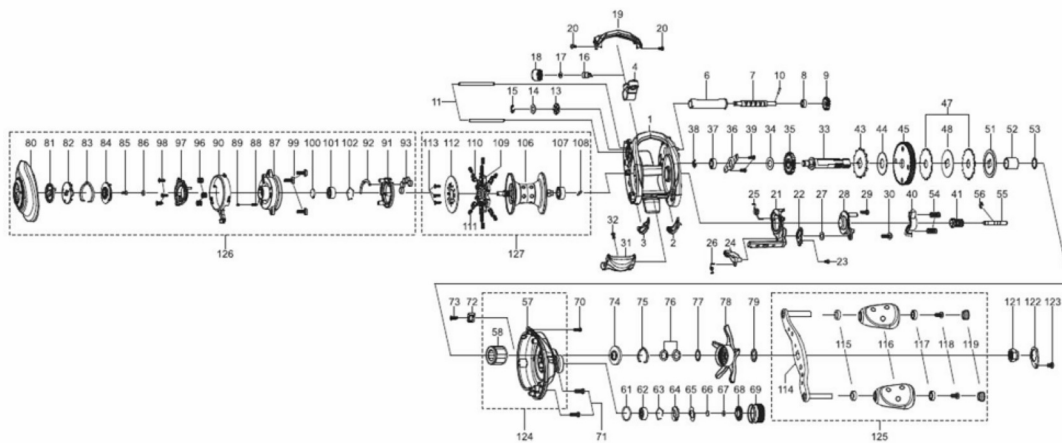

1430427 REVO

REVO SX

ムサシ オーバーホール作業用資料: リールのメンテは "ムサシ オーバーホール" で検索

number in feetool when ordering parts.

Ambassadeur REVO4 SX

27 00

パーツID	パーツ名	価格
1	1457809 FRAME	¥5,000
2	1415607 SLIDE WASHER	¥200
3	1415608 SLIDE WASHER	¥200
4	1452852 LINE GUIDE	¥500
6	1280905 LEVEL WIND TUBE	¥300
7	1280906 WORM SHAFT	¥1,500
8	1125729 BALLBEARING	¥600
9	1125732 WORM SHAFT GEAR	¥100
10	1125733 WORM SHAFT PIN	¥50
11	1452762 LINE GUIDE SHAFT	¥300
13	1313359 WORM SHAFT PIN HOLDER	¥200
14	1185695 WORM SHAFT WASHER	¥160
15	1124201 RETAINER	¥50
16	1125806 PAWL	¥300
17	1116193 WASHER	¥50
18	1129323 LINE GUIDE NUT	¥70
19	1452763 FRONT COVER	¥500
20	1452764 SCREW	¥200
21	1452765 CLUTCH CAM	¥300
22	1415619 LINK PLATE	¥200
23	1415620 SCREW	¥200
24	1289969 KICK LEVER	¥300
25	1452766 CLUTCH SPRING	¥200
26	1125745 KICK LEVER SPRING	¥50
27	1185695 WORM SHAFT WASHER	¥160
28	1415621 CLUTCH PLATE	¥200
29	1415622 SCREW	¥200
30	1380616 SCREW	¥200
31	1452767 THUMB BAR	¥300
32	1252078 SCREW	¥160
33	1452768 MAIN GEAR SHAFT	¥1,000
34	1125747 WASHER	¥50
35	1251634 LEVEL WIND GEAR	¥160
36	1281130 MAIN GEAR SHAFT PLATE	¥200
37	1187625 SPOOL BALL BEARING	¥800
38	1124201 RETAINER	¥50
39	1372152 SCREW	¥200
40	1281131 YOKE	¥200
41	1452853 PINION	¥1,000
43	1452769 RATCHET	¥200
44	1452770 DRAG WASHER	¥100
45	1452854 MAIN GEAR	¥2,500
47	1452855 DRAG WASHER	¥500
48	1452856 DRAG WASHER	¥200
51	1452857 PRESSURE WASHER	¥200
52	1257782 SLEEVE	¥200
53	1452773 WASHER	¥200
54	1116237 YOKE SPRING	¥50
55	1125766 PINION SHAFT	¥500
56	1116226 RETAINER	¥50

パーツID	パーツ名	価格
57	1452858 GEAR SIDE PLATE	¥3,000
58	1275594 OWC	¥2,500
61	1452775 O-RING	¥200
62	1125827 BALL BEARING	¥600
63	1104790 RING	¥50
64	1125768 CLICK WASHER	¥100
65	1125769 CLICK SPRING	¥150
66	1452776 FRICTION WASHER	¥100
67	1125771 RUBBER WASHER	¥50
68	1452777 CLICK WASHER	¥200
69	1452778 BRAKE KNOB	¥1,500
70	1452779 SCREW	¥200
71	1452780 SCREW	¥200
72	1452859 LUBE PORT	¥200
73	1252078 SCREW	¥160
74	1125779 CLICK SPRING HOLDER	¥150
75	1125780 CLICK SPRING	¥70
76	1117208 SPRING WASHER	¥50
77	1132935 WASHER	¥50
78	1452860 STAR WHEEL	¥2,500
79	1125783 WASHER	¥50
80	1452861 PALM SIDE PLATE	¥3,500
81	1452835 MAG DIAL	¥300
82	1415634 MAG DIAL PLATE	¥200
83	1125780 CLICK SPRING	¥70
84	1415635 SLIDE CAM	¥300
85	1185710 RIGHT SIDE COVER CAP SCREW	¥50
86	1125771 RUBBER WASHER	¥50
87	1452862 BEARING HOUSING	¥1,500
88	1313372 CLICK PIN SPRING	¥200
89	1313371 CLICK PIN	¥200
90	1452786 CAM LOCK LEVER	¥300
91	1452863 MAGNET HOLDER	¥300
92	1453268 MAGNET PLATE	¥200
93	1416463 MAGNET 2.5MM	¥200
96	1313476 SPRING	¥200
97	1415641 SLIDE CAM	¥300
98	1380655 SCREW	¥200
99	1124209 SCREW	¥50
100	1125797 WASHER	¥50
101	1125827 BALL BEARING	¥600
102	1104790 RING	¥50
106	1452864 SPOOL	¥4,500
107	1187625 SPOOL BALL BEARING	¥800
108	1192826 SPOOL SHAFT PIN	¥200
109	1187900 BRAKE SHOE HOLDER	¥300
110	1145292 BRAKE WEIGHT	¥200
111	1187892 BRAKE SHOE SPRING	¥50
112	1281178 BRAKE WEIGHT COVER	¥300
113	1185710 RIGHT SIDE COVER CAP SCREW	¥50