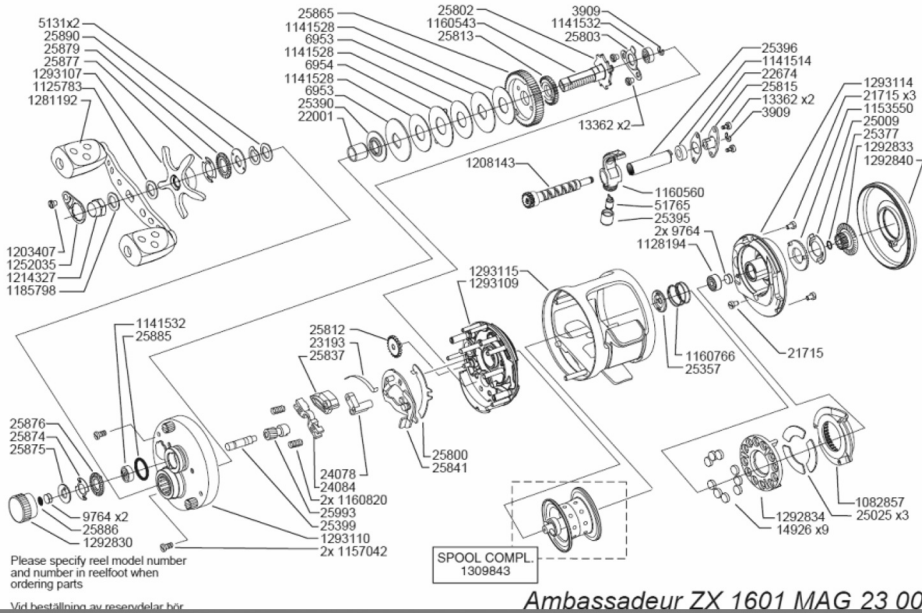

1294131 1600

OB))AMB.MORRUM ZX1601 MAG

ムサシ オーバーホール作業用資料: リールのメンテは "ムサシ オーバーホール" で検索

5131	SPRING WASHER	¥200	1160820	SPRING	¥200
6953	FRICTION WASHER	¥200	1185798	HANDLE WASHER	¥50
6954	FRICTION WASHER	¥200	1203407	SCREW	¥50
9764	WASHER	¥200	1208143	WORM SHAFT COMP	¥4,000
13362	SCREW	¥200	1214327	HANDLE NUT	¥200
14926	MAGNET	¥200	1252035	HANDLE NUT COVER	¥300
21715	SCREW	¥200	1281192	HANDLE	¥10,000
22001	HANDLE BUSHING	¥1,200	1292830	SPOOL CONTROL CAP	¥1,500
22674	LOCKING PLATE	¥300	1292833	MAG DIAL	¥800
23193	SPRING	¥200	1292834	MAG HOLDER	¥1,000
24078	PIN HOLDER	¥600	1292840	OUTER SIDEPLATE B	¥4,200
24084	YOKE	¥600	1293107	STAR WHEEL	¥2,000
25009	BRAKE CLICK SPRING	¥500	1293109	INNER SIDEPLATE LEFT	¥3,500
25025	MAGNET PLATE	¥200	1293110	OUTER SIDEPLATE A	¥8,600
25357	BALL BEARING PLUG	¥200	1293114	INNER SIDEPLATE RIGHT	¥3,000
25377	O-RING	¥200	1293115	FRAME	¥12,000
25390	PLATE	¥600	1309843	SPOOL COMP	¥6,000
25395	NUT	¥500			
25396	WORM SHAFT COVER	¥1,500			
25399	PINION SHAFT	¥1,500			
25800	LINK ARM	¥600			
25802	DRAIVE GEAR PLATE	¥200			
25803	LOCK WASHER	¥600			
25812	COG WHEEL	¥200			
25813	COG WHEEL	¥200			
25815	LOCKER BUSHING	¥300			
25837	SPRING HOLDER	¥600			
25841	LIFT PLATE	¥1,200			
25865	DRAIVE GEAR	¥4,000			
25874	BRAKE CLICK SPRING	¥500			
25875	BRAKE CLICK RATCHET	¥500			
25876	BRAKE CLICK RATCHET	¥200			
25877	DRAG CLICK SPRING	¥500			
25879	DRAG CLICK RATCHET	¥200			
25885	O-RING	¥200			
25886	CAP WASHER	¥200			
25890	RATCHET HOLDER	¥500			
25993	PINION GEAR	¥2,900			
51765	PILOT GUIDE	¥600			
1082857	MAG CAM	¥800			
1125783	WASHER	¥50			
1128194	BALLBEARING	¥800			
1141514	BALLBEARING	¥1,200			
1141528	BRAKEWASHER	¥600			
1141532	BALLBEARING	¥1,200			
1153550	CLICKPLATE	¥800			
1157042	SCREW	¥200			
1160543	MAIN GEAR BUSHING	¥2,000			
1160560	LINE CARRIAGE	¥2,000			