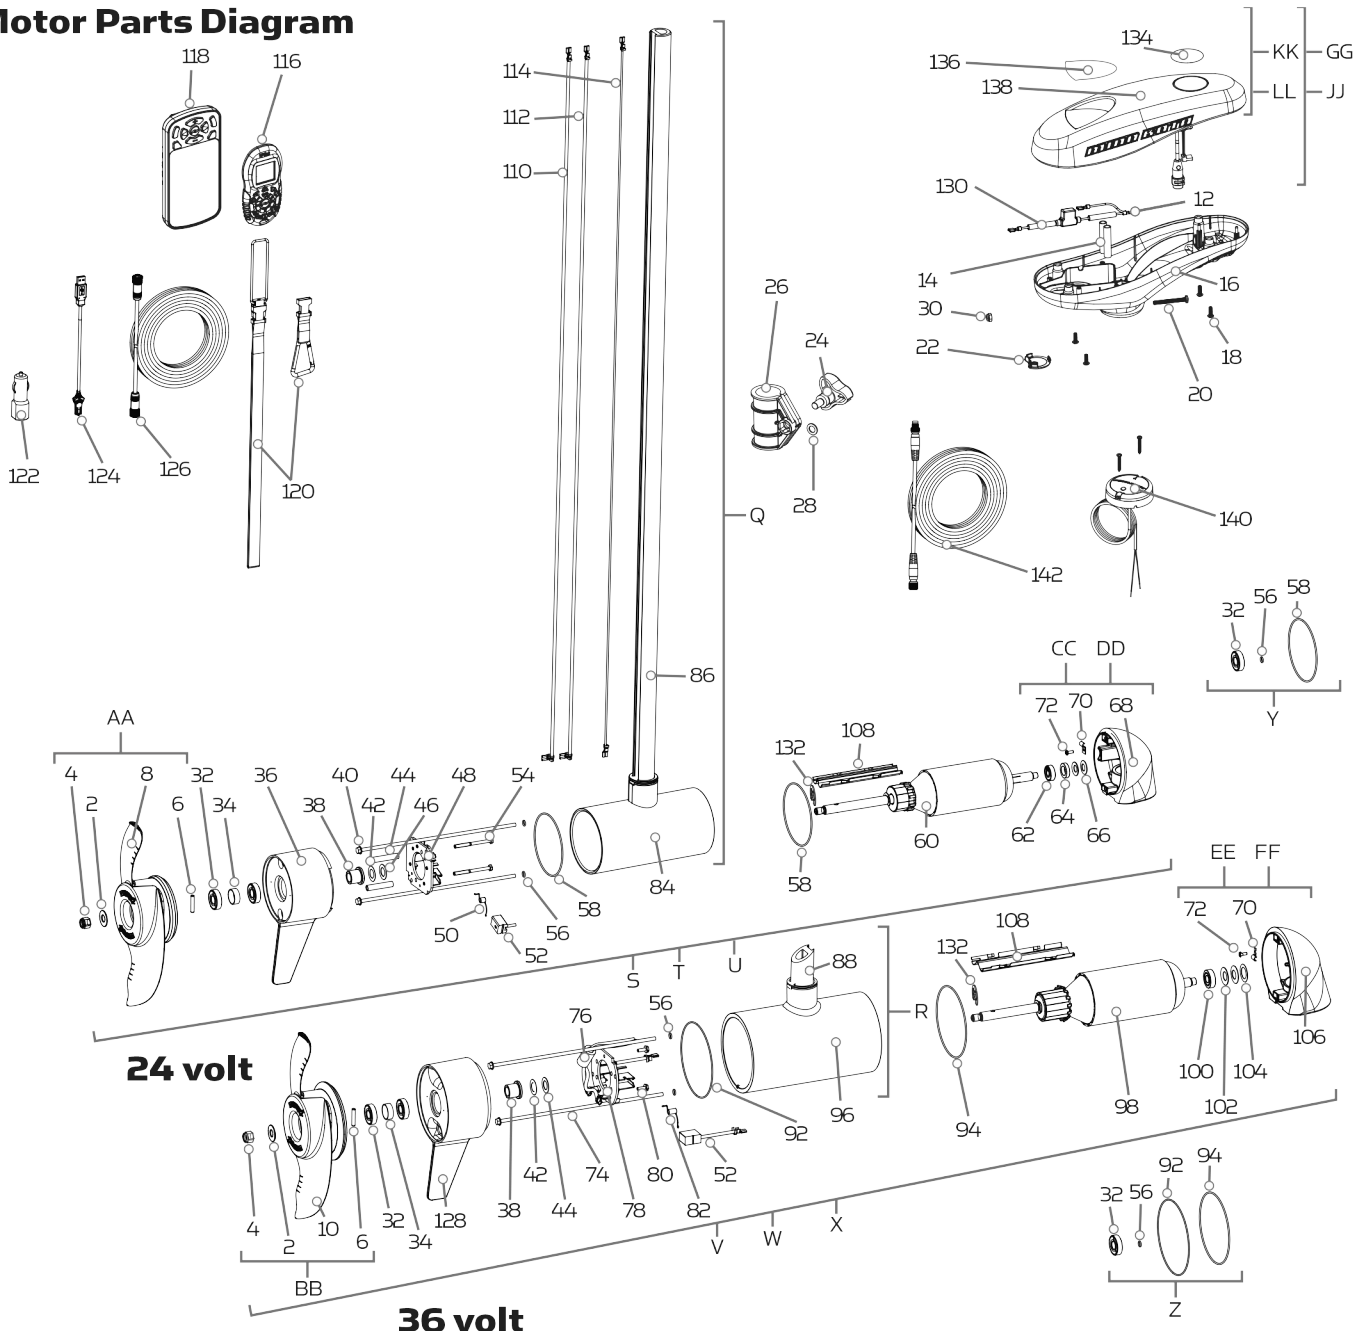

PARTS DIAGRAM & PARTS LIST

ULTREX

80/112 LBS THRUST - 24/36 VOLT - 45"/52"/60" SHAFT

The parts diagram and parts list provides Minn Kota® WEEE compliance disassembly instructions. For more information about where you should dispose of your waste equipment for recycling and recovery and/or your European Union member state requirements, please contact your dealer or distributor from which your product was purchased. Tools required, but not limited to: flat head screwdriver, Phillips screwdriver, socket set, pliers, wire cutters.

ムサシ オーバーホール作業用資料: リールのメンテは "ムサシ オーバーホール" で検索

Motor Parts Diagram

ULTREX STEERING MODULE

Steering Module Parts Diagram

ULTREX FOOT PEDAL

Foot Pedal Parts Diagram

PARTS DIAGRAM & PARTS LIST

ULTREX MOUNT

Mount Parts Diagram