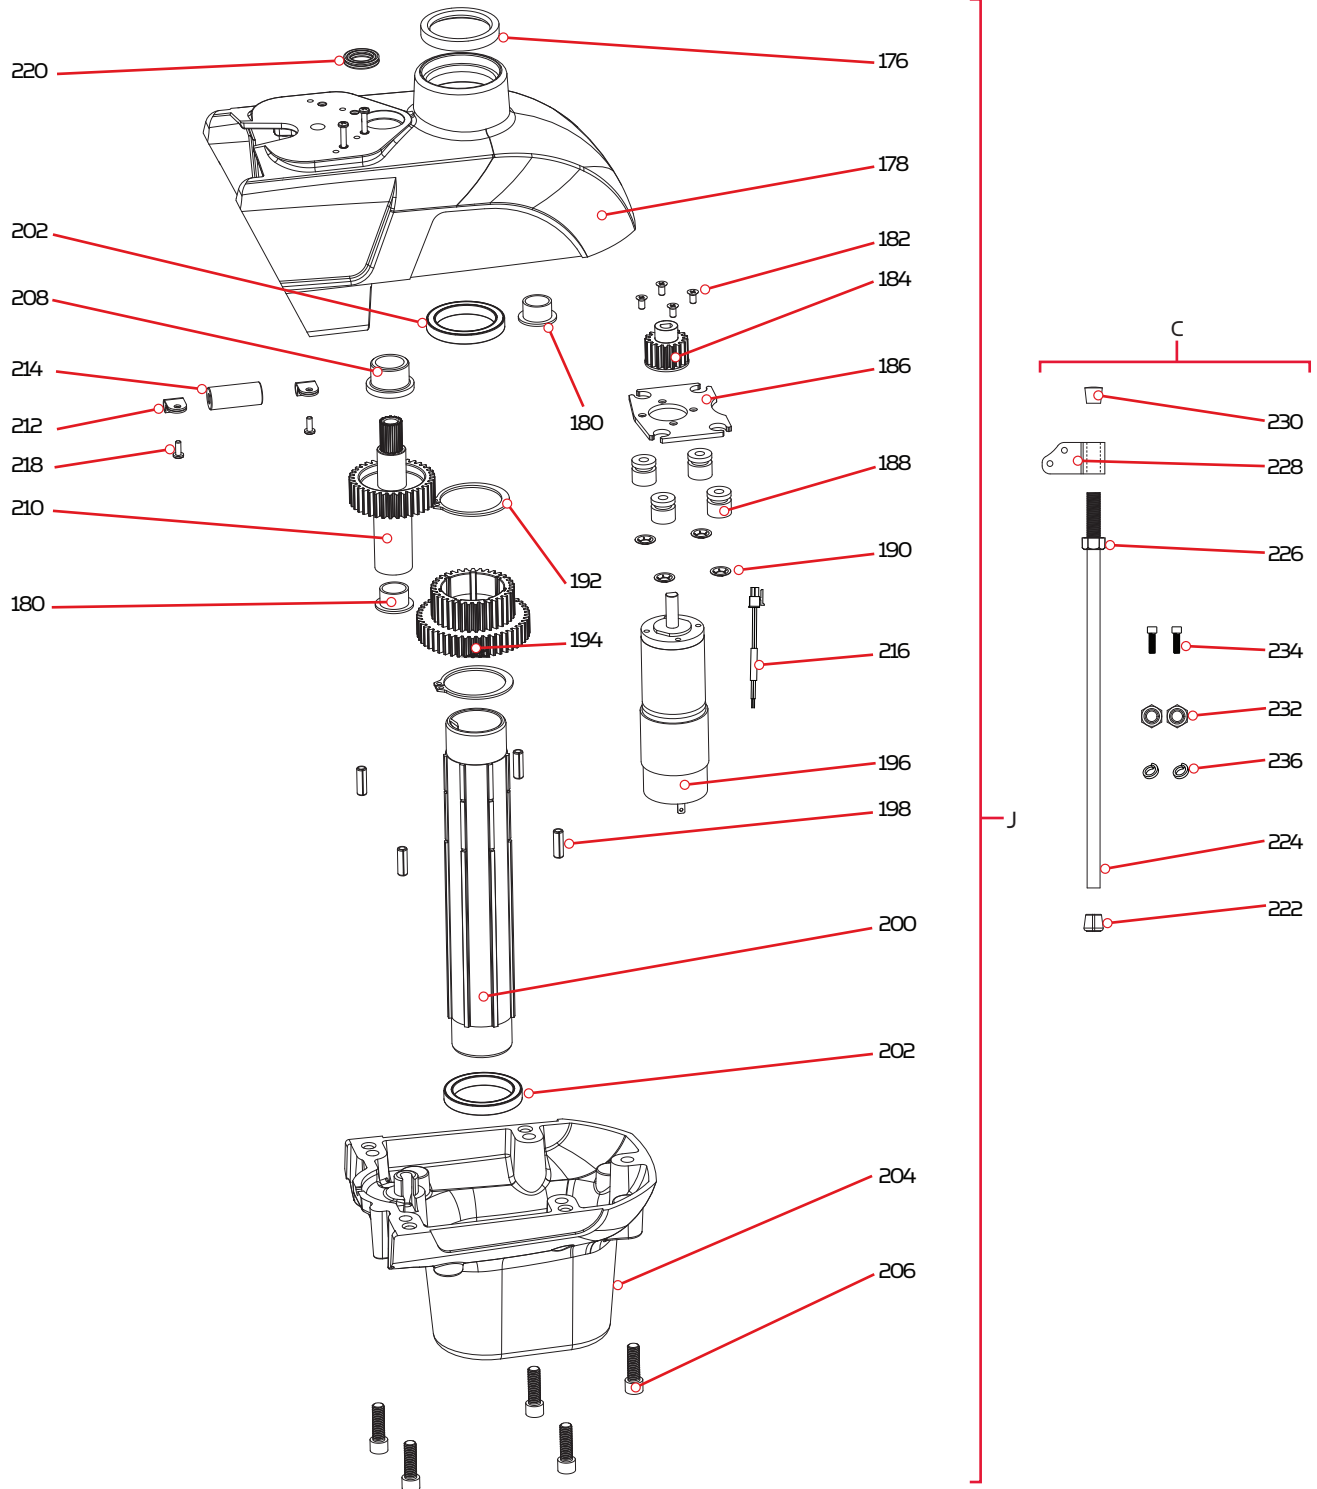

PARTS DIAGRAM & PARTS LIST

ULTREX

80/112 LBS THRUST - 24/36 VOLT - 45"/52"/60" SHAFT

The parts diagram and parts list provides Minn Kota® WEEE compliance disassembly instructions. For more information about where you should dispose of your waste equipment for recycling and recovery and/or your European Union member state requirements, please contact your dealer or distributor from which your product was purchased. Tools required, but not limited to: flat head screwdriver, Phillips screwdriver, socket set, pliers, wire cutters.

ムサシ オーバーホール作業用資料: リールのメンテは "ムサシ オーバーホール" で検索

Motor Parts Diagram

ULTREX STEERING MODULE

Steering Module Parts Diagram

ULTREX FOOT PEDAL

Foot Pedal Parts Diagram

PARTS DIAGRAM & PARTS LIST

ULTREX MOUNT

Mount Parts Diagram