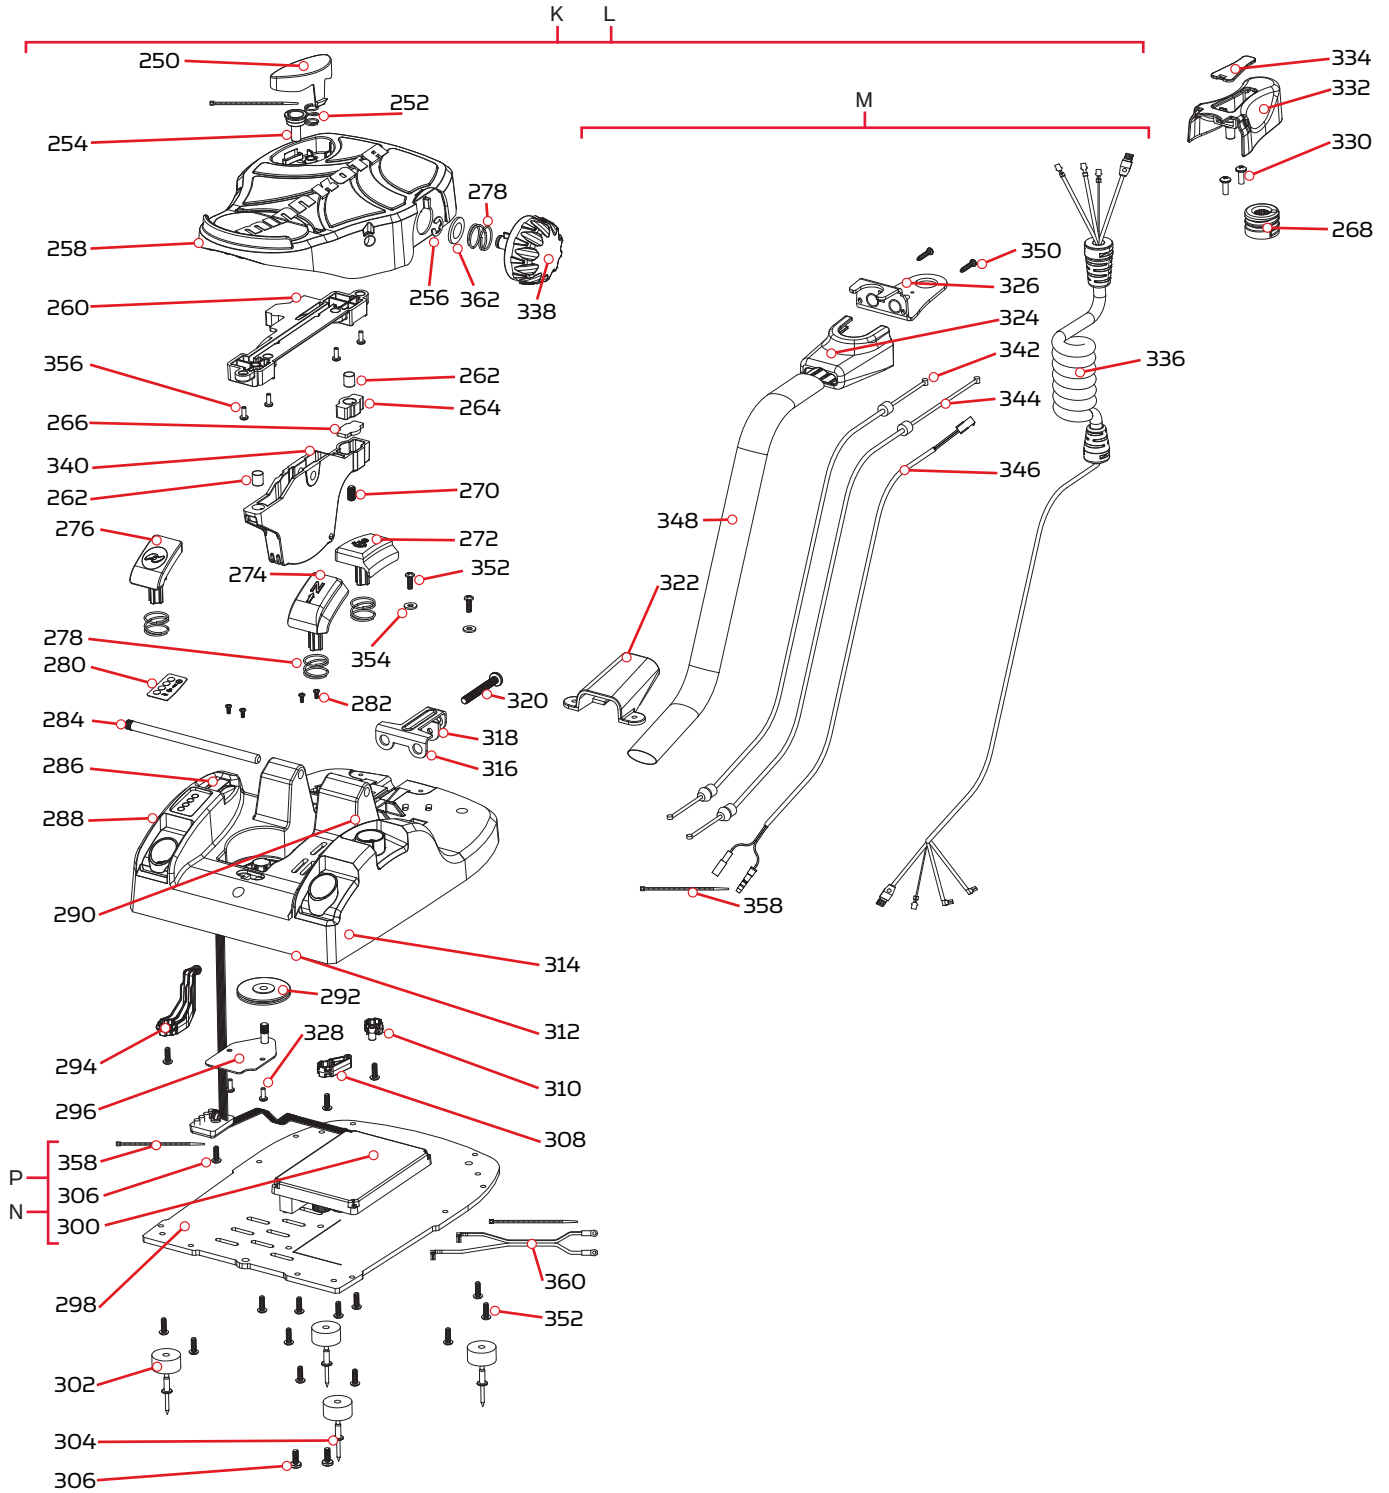

PARTS DIAGRAM & PARTS LIST

ULTREX

80/112 LBS THRUST - 24/36 VOLT - 45"/52"/60" SHAFT

The parts diagram and parts list provides Minn Kota® WEEE compliance disassembly instructions. For more information about where you should dispose of your waste equipment for recycling and recovery and/or your European Union member state requirements, please contact your dealer or distributor from which your product was purchased. Tools required, but not limited to: flat head screwdriver, Phillips screwdriver, socket set, pliers, wire cutters.

ムサシ オーバーホール作業用資料: リールのメンテは "ムサシ オーバーホール" で検索

Motor Parts Diagram

ULTREX STEERING MODULE

Steering Module Parts Diagram

ULTREX FOOT PEDAL

Foot Pedal Parts Diagram

PARTS DIAGRAM & PARTS LIST

ULTREX MOUNT

Mount Parts Diagram