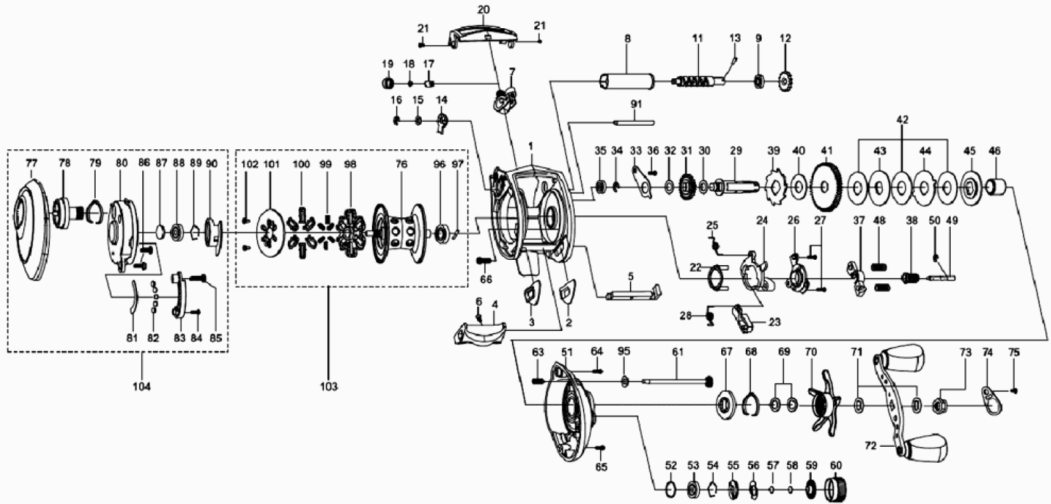

1239473 REVO

OB))AMB.REVO ELITE IB HS

Please specify reel model number and

Ambassadeur REVO ELITE IB HS 21 00

ムサシ オーバーホール作業用資料: リールのメンテは "ムサシ オーバーホール" で検索

パーツID	パーツ名	価格
1	1214317 FRAME (K)	¥4,000
2	1125801 SLIDE WASHER	¥100
3	1125802 SLIDE WASHER	¥100
4	1251631 THUMBAR	¥300
5	1124745 THUMBAR SHAFT	¥150
6	1124746 THUMBAR SCREW	¥50
7	1125804 LINE GUIDE	¥500
8	1137750 LEVEL WIND TUBE	¥300
9	1132853 BALL BEARING	¥600
11	1132903 WORM SHAFT	¥1,500
12	1125732 WORM SHAFT GEAR	¥100
13	1125733 WORM SHAFT PIN	¥50
14	1125734 WORM SHAFT PIN HOLDER	¥70
15	1124178 WASHER	¥50
16	1124201 RETAINER	¥50
17	1125735 PAWL	¥300
18	1125736 WASHER	¥50
19	1129323 LINE GUIDE NUT	¥70
20	1252782 TI-COATED FRONT COVER (K)	¥500
21	1125738 SCREW	¥50
22	1125739 YOKE HOLDER	¥100
23	1156749 KICK LEVER	¥150
24	1125741 LIFT CURVE	¥300
25	1125742 CLUTCH SPRING	¥50
26	1203786 KICK LEVER	¥300
27	1125744 SCREW	¥50
28	1125745 KICK LEVER SPRING	¥50
29	1196826 MAIN GEAR SHAFT	¥1,200
30	1125747 WASHER	¥50
31	1125748 LEVEL WIND GEAR	¥100
32	1125749 WASHER	¥50
33	1125750 MAIN GEAR SHAFT PLATE	¥200
34	1124201 RETAINER	¥50
35	1132857 BALL BEARING	¥600
36	1125752 SCREW	¥50
37	1125753 YOKE	¥100
38	1192814 PINION(7.1:1)	¥1,000
39	1125756 RATCHET	¥150
40	1125757 DRAG WASHER	¥200
41	1185702 MAIN GEAR (K)	¥2,000
42	1125760 DRAG WASHER	¥200
43	1125761 D-WASHER	¥150
44	1125762 EAR WASHER	¥150
45	1125763 PRESURE WASHER	¥150
46	1132916 IAR SLEEVE	¥200
48	1116237 YOKE SPRING	¥50
49	1125766 PINION SHAFT	¥500
50	1116226 RETAINER	¥50
51	1214320 RIGHT SIDE PLATE	¥4,500
52	1185714 O-RING	¥50

パーツID	パーツ名	価格
53	1128194 BALL BEARING	¥800
54	1104790 RING	¥50
55	1125768 CLICK WASHER	¥100
56	1125769 CLICK SPRING	¥150
57	1125770 FRICTION WASHER	¥50
58	1125771 RUBBER WASHER	¥50
59	1125772 CLICK WASHER	¥100
60	1245813 BRAKE KNOB	¥1,500
61	1132922 CAM LOCK SCREW	¥200
63	1125775 SPRING	¥50
64	1125776 SCREW	¥50
65	1125777 SCREW	¥50
66	1125778 SCREW	¥50
67	1132925 CLICK SPRING HOLDER	¥150
68	1125780 CLICK SPRING	¥70
69	1117208 SPRING WASHER	¥50
70	1245814 STAR WHEEL(7.1:1)	¥2,000
71	1185798 HANDLE WASHER	¥50
72	1245816 HANDLE	¥10,000
73	1214326 HANDLE NUT	¥200
74	1245817 HANDLE NUT COVER	¥150
75	1203407 SCREW	¥50
76	1245818 SPOOL (K)	¥3,500
77	1214330 LEFT SIDE PLATE	¥3,500
78	1132933 MAG DIAL	¥300
79	1125791 CLICK SPRING	¥100
80	1188221 BEARING HOUSING	¥1,500
81	1125793 MAGNET PLATE	¥200
82	1116222 MAGNET	¥200
83	1196768 MAGNET HOLDER	¥200
84	1124209 SCREW	¥50
85	1196769 SCREW	¥50
86	1125796 SCREW	¥50
87	1125797 WASHER	¥50
88	1128194 BALL BEARING	¥800
89	1104790 RING	¥50
90	1196770 MAGNET PLATE	¥200
91	1125799 LINE GUIDE SHAFT	¥150
95	1133903 WASHER	¥50
96	1144215 BALL BEARING	¥800
97	1192826 SPOOL SHAFT PIN	¥200
98	1188218 BRAKE WEIGHT HOLDER	¥300
99	1187892 BRAKE SHOE SPRING	¥50
100	1188219 BRAKE WEIGHT	¥100
101	1196771 MAGNET PLATE	¥300
102	1187891 SCREW	¥50
103	1245819 SPOOL COMPLETE (K)	¥5,000
104	1214334 L/S COVER	¥10,900